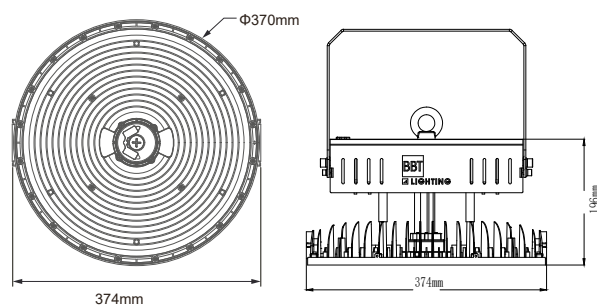

Die-cast aluminium, Transparent 4mm

tempred-Glass

Aluminum frame

Steel Galvanized and painted bracket.

PRO	CRI ≥ 70	
IP65		90°
100-277V 50/60Hz		50000h L70

Model:	Corto
Format:	Round
Location:	Interior/Exterior
Wattage:	3POWER: 300W - 400W - 500W
Materials:	ALUMINUM
Led Color:	3CCT: 3000K - 4000K - 5000K
Product Dimension:	Φ370*196mm
IP Code:	65
Fixation:	Surface
CRI :	70
Lumen Output:	48000LM - 64000LM - 80000LM
Frequency:	50/60 Hz
Beam Angle:	90°
Net Weight:	7.6kgs

DIMENSION DRAW

INDOOR / OUTDOOR